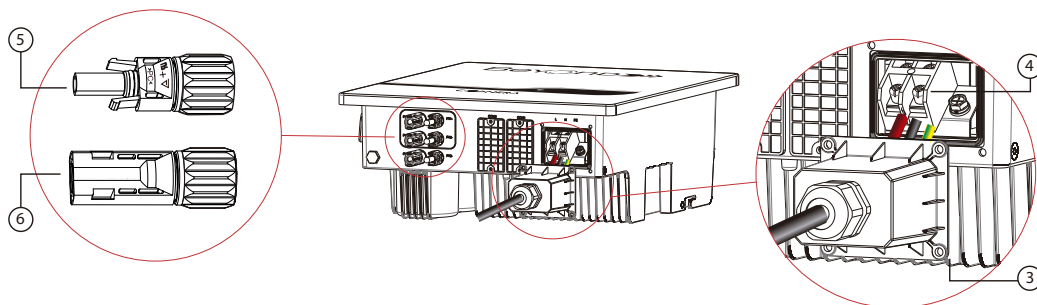

DESPIECE

BEYOND DE 8 KM Y 10 KM

MODELO (BLANCO)

BEYOND DE 2 KM A 6 KM

TABLA DE REFACCIONES

POSICIÓN	REFACCIÓN	BEYOND2KM2/1	BEYOND3KM2/1	BEYOND5KM2/2	BEYOND6KM2/2	BEYOND8KM2/2	BEYOND10KM2/2	CÓDIGO
1	CONECTOR VCA HEMBRA	✓	✓	✓	✓			R-BEYOND-CVAC-H
2	CONECTOR VCA MACHO	✓	✓	✓	✓			R-BEYOND-CVAC-M
3	CONECTOR VAC					✓	✓	R-BEYOND-CAC
4	TAPA P/CONECTOR VCA					✓	✓	R-BEYOND-COVAC
5	CONECTOR VDC HEMBRA	✓	✓	✓	✓	✓	✓	R-BEYOND-CCD-PLUH
6	CONECTOR VDC MACHO	✓	✓	✓	✓	✓	✓	R-BEYOND-CCD-MINM