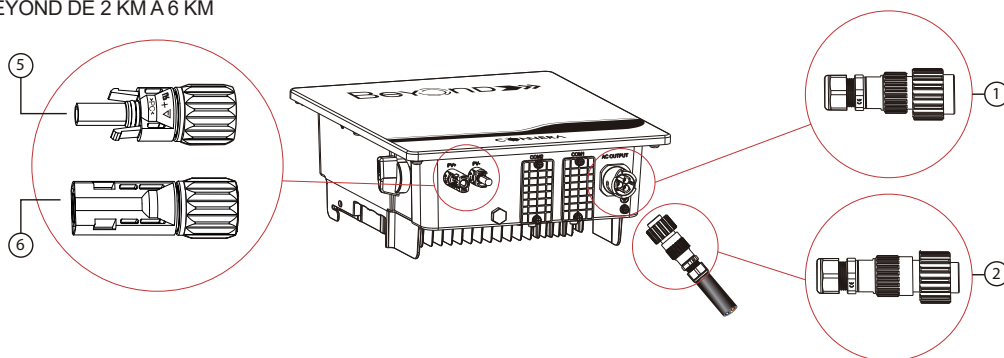

DESPIECE

BEYOND DE 8 KM Y 10 KM

MODELO (BLANCO)

BEYOND DE 2 KM A 6 KM

TABLA DE REFACCIONES

POSICIÓN	REFACCIÓN	BEYOND2KM2/1	BEYOND3KM2/1	BEYOND5KM2/2	BEYOND6KM2/2	BEYOND8KM2/2	BEYOND10KM2/2	CÓDIGO
1	CONECTOR VCA HEMBRA	✓	✓	✓	✓			R-BEYOND-CVAC-H
2	CONECTOR VCA MACHO	✓	✓	✓	✓			R-BEYOND-CVAC-M
3	CONECTOR VAC					✓	✓	R-BEYOND-CAC
4	TAPA P/CONECTOR VCA					✓	✓	R-BEYOND-COVAC
5	CONECTOR VDC HEMBRA	✓	✓	✓	✓	✓	✓	R-BEYOND-CCD-PLUH
6	CONECTOR VDC MACHO	✓	✓	✓	✓	✓	✓	R-BEYOND-CCD-MINM