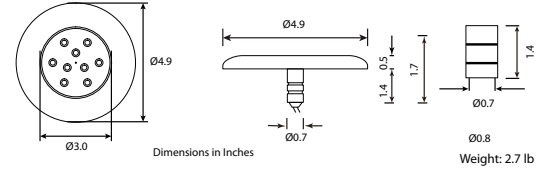

PERFORMANCE & DIMENSIONS

4" DIAMETER

DIRECT CURRENT

BODY MATERIAL: ABS PLASTIC.
RESIN FILLED.
LIFESPAN UP TO 50,000 HOURS.
UV PROTECTION.
POLYCARBONATE LENS.
EPISTAR TYPE LED.

COOL LIGHT
COLOR TEMPERATURE 4 000 - 4 500 K

RGB LIGHT

GTIN-13 (E-COMMERCE CODE)	MODEL	POWER (W)	VOLTAGE (V$\equiv$)	POWER CABLES	CABLE LENGTH (ft)	MOUNTING TYPE	LIGHT COLOR	LED TYPE	BEAM ANGLE	MAX. LUMENS
7503054318099	LMS-4N-B-9W-12D	9	12	2	16.4	ADAPTER FOR 3/4" PIPE	COOL LIGHT	EPISTAR	120°	855
7503054318105	LMS-4N-C-9W-12D			4			RGB			

- The perceived light output (lumens) may vary depending on external conditions.
- Please note that the lamps require a transformer. Refer to the transformer data sheet to select the most suitable model.

8" DIAMETER

ALTERNATING CURRENT

BODY MATERIAL: ABS PLASTIC.
RESIN FILLED.
LIFESPAN UP TO 50,000 HOURS.
UV PROTECTION.
POLYCARBONATE LENS.
OSRAM AND EPISTAR TYPE LED.

COOL LIGHT
COLOR TEMPERATURE 4 000 - 4 500 K

RGB LIGHT

WARM LIGHT
COLOR TEMPERATURE 2 600 - 2 800 K