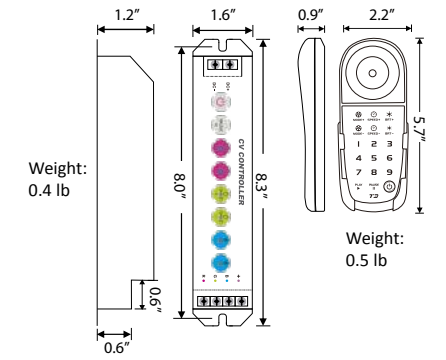

 **COOL LIGHT**
COLOR TEMPERATURE 4 000 - 4 500 K

 **RGB LIGHT**

GTIN-13 (E-COMMERCE CODE)	MODEL	POWER (W)	VOLTAGE (V \equiv)	POWER CABLES	CABLE LENGTH (ft)	MOUNTING TYPE	LIGHT COLOR	LED TYPE	BEAM ANGLE	MAX. LUMENS
7503054318099	LMS-4N-B-9W-12D	9	12	2	16.4	ADAPTER FOR 3/4" PIPE	COOL LIGHT	EPISTAR	120°	855
7503054318105	LMS-4N-C-9W-12D			4			RGB			

MODEL	DIMENSIONS (in)						WEIGHT (lb)
	A	B	C	D	E	F	
TRAFO-30-12A	3.3	2.2	3.8	1.6	2.8	N/A	2.0
TRAFO-100-12A	4.3	3.1	4.9	2.5			4.6
TRAFO-300-12A	5.2	3.9	6.2	2.6	4.0		8.8
TRAFO-500-12A	5.6	4.4	6.4	3.0	6.0		19.2
CTRL-300-12A	3.9	5.9	2.8	5.4	2.2	0.7	1.2

PERFORMANCE - TRANSFORMER

GTIN-13 (E-COMMERCE CODE)	MODEL	POWER (W)	VOLTAGE	
			INPUT (V~)	OUTPUT (V==)
7503054318921	TRAFO-500-12D	500	127 / 230	12

ADVANTAGES - CONTROLLER

GTIN-13 (E-COMMERCE CODE)	MODEL	POWER (W)	VOLTAGE (V==)	
			INPUT	OUTPUT
7503054318860	CTRL-180-12D	180	12	12

RGB LIGHTING SEQUENCE

CONNECTION DIAGRAM