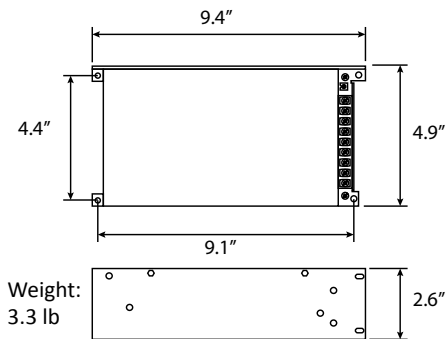

DC TRANSFORMERS

500 W transformer designed to power LED pool lights, delivering reliable performance for a variety of lighting setups.

For an enhanced lighting experience, the installation of a remote-control lighting controller is recommended prior to light installation.

PERFORMANCE - TRANSFORMER

GTIN-13 (E-COMMERCE CODE)	MODEL	POWER (W)	VOLTAGE	
			INPUT (V~)	OUTPUT (V==)
7503054318921	TRAFO-500-12D	500	127 / 230	12

ADVANTAGES - CONTROLLER

GTIN-13 (E-COMMERCE CODE)	MODEL	POWER (W)	VOLTAGE (V==)	
			INPUT	OUTPUT
7503054318860	CTRL-180-12D	180	12	12