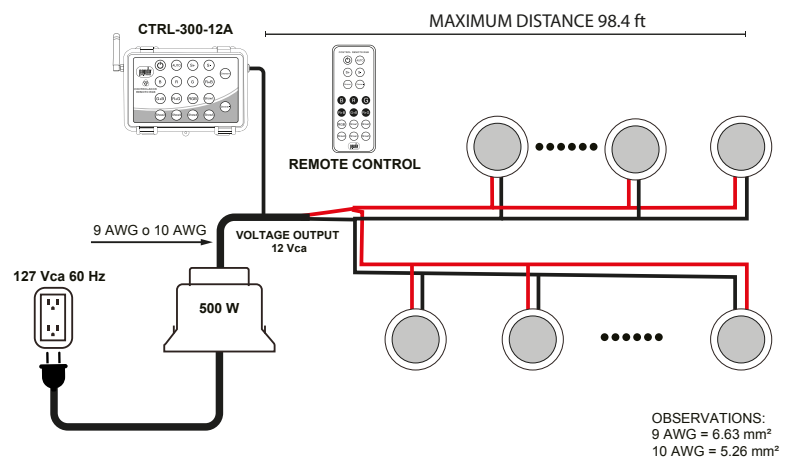

CONNECTION DIAGRAM