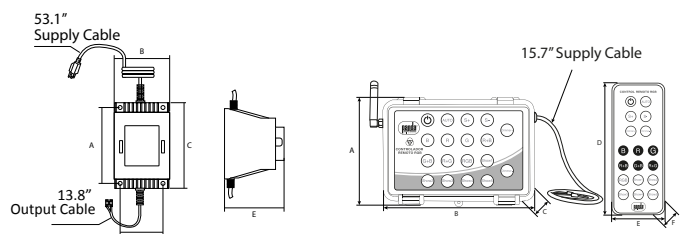

ADVANTAGES - CONTROLLER

Airtight safety cover.

Control panel included.

IP20.

Includes mounting accessories.

GTIN-13 (E-COMMERCE CODE)	MODEL	POWER (W)	VOLTAGE (V~)	MAXIMUM OPERATING DISTANCE (ft)
			INPUT	
7503054318877	CTRL-300-12A	300	12	98.4