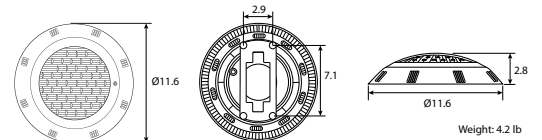

GTIN-13 (E-COMMERCE CODE)	MODEL	POWER (W)	VOLTAGE (V$\equiv$)	POWER CABLES	CABLE LENGTH (ft)	MOUNTING TYPE	LIGHT COLOR	LED TYPE	BEAM ANGLE	MAX. LUMENS
7503054318228	LMS-11-C-18W-12A	18	12	2	16.4	WALL	RGB	EPISTAR	120°	1 710

- The perceived light output (lumens) may vary depending on external conditions.
- Please note that the lamps require a transformer. Refer to the transformer data sheet to select the most suitable model.