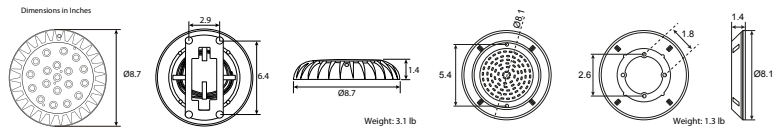

GTIN-13 (E-COMMERCE CODE)	MODEL	POWER (W)	VOLTAGE (V$\equiv$)	POWER CABLES	CABLE LENGTH (ft)	MOUNTING TYPE	LIGHT COLOR	LED TYPE	BEAM ANGLE	MAX. LUMENS
7503054318136	LMS-8-B-12W-12A	12	12	2	16.4	WALL	COOL LIGHT	OSRAM	60°	1 140
7503054318167	LMS-8-B-25W-12A	25					RGB			2 375
7503054318174	LMS-8-C-25W-12A	6					RGBW	316		
7503054318112	LMSF-8-CB-6W-12A	6			8.2		EPISTAR	120°	899	
7503054318143	LMSF-8-CB-15W-12A	15								

- The perception of light output (lumens) may vary depending on external conditions.
- Remember that the lights require a transformer, so please consult the transformer sheet to select the most appropriate model.
- FLAT lights (LMSF) are only compatible with other models when used with a transformer and controller.