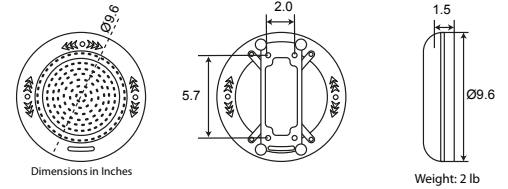

 **RGB LIGHT**

 **WARM LIGHT**
COLOR TEMPERATURE 2 600 - 2 800 K

GTIN-13 (E-COMMERCE CODE)	MODEL	POWER (W)	VOLTAGE (V \equiv)	POWER CABLES	CABLE LENGTH (ft)	MOUNTING TYPE	LIGHT COLOR	LED TYPE	BEAM ANGLE	MAX. LUMENS
7503054318136	LMS-8-B-12W-12A	12	12	2	16.4	WALL	COOL LIGHT	OSRAM	60°	1 140
7503054318167	LMS-8-B-25W-12A	25					RGB			2 375
7503054318174	LMS-8-C-25W-12A	6					RGBW	316		
7503054318112	LMSF-8-CB-6W-12A	6			8.2		EPISTAR	120°	899	
7503054318143	LMSF-8-CB-15W-12A	15								

PERFORMANCE & DIMENSIONS

10" DIAMETER

ALTERNATING CURRENT 

BODY MATERIAL: ABS PLASTIC.
RESIN SEALED CONNECTOR.
LIFESPAN UP TO 50,000 HOURS.
UV PROTECTION.
POLYCARBONATE LENS.
EPISTAR TYPE LED.

-  **COOL LIGHT**
COLOR TEMPERATURE 4 000 - 4 500 K
-  **RGB LIGHT**
-  **WARM LIGHT**
COLOR TEMPERATURE 2 600 - 2 800 K